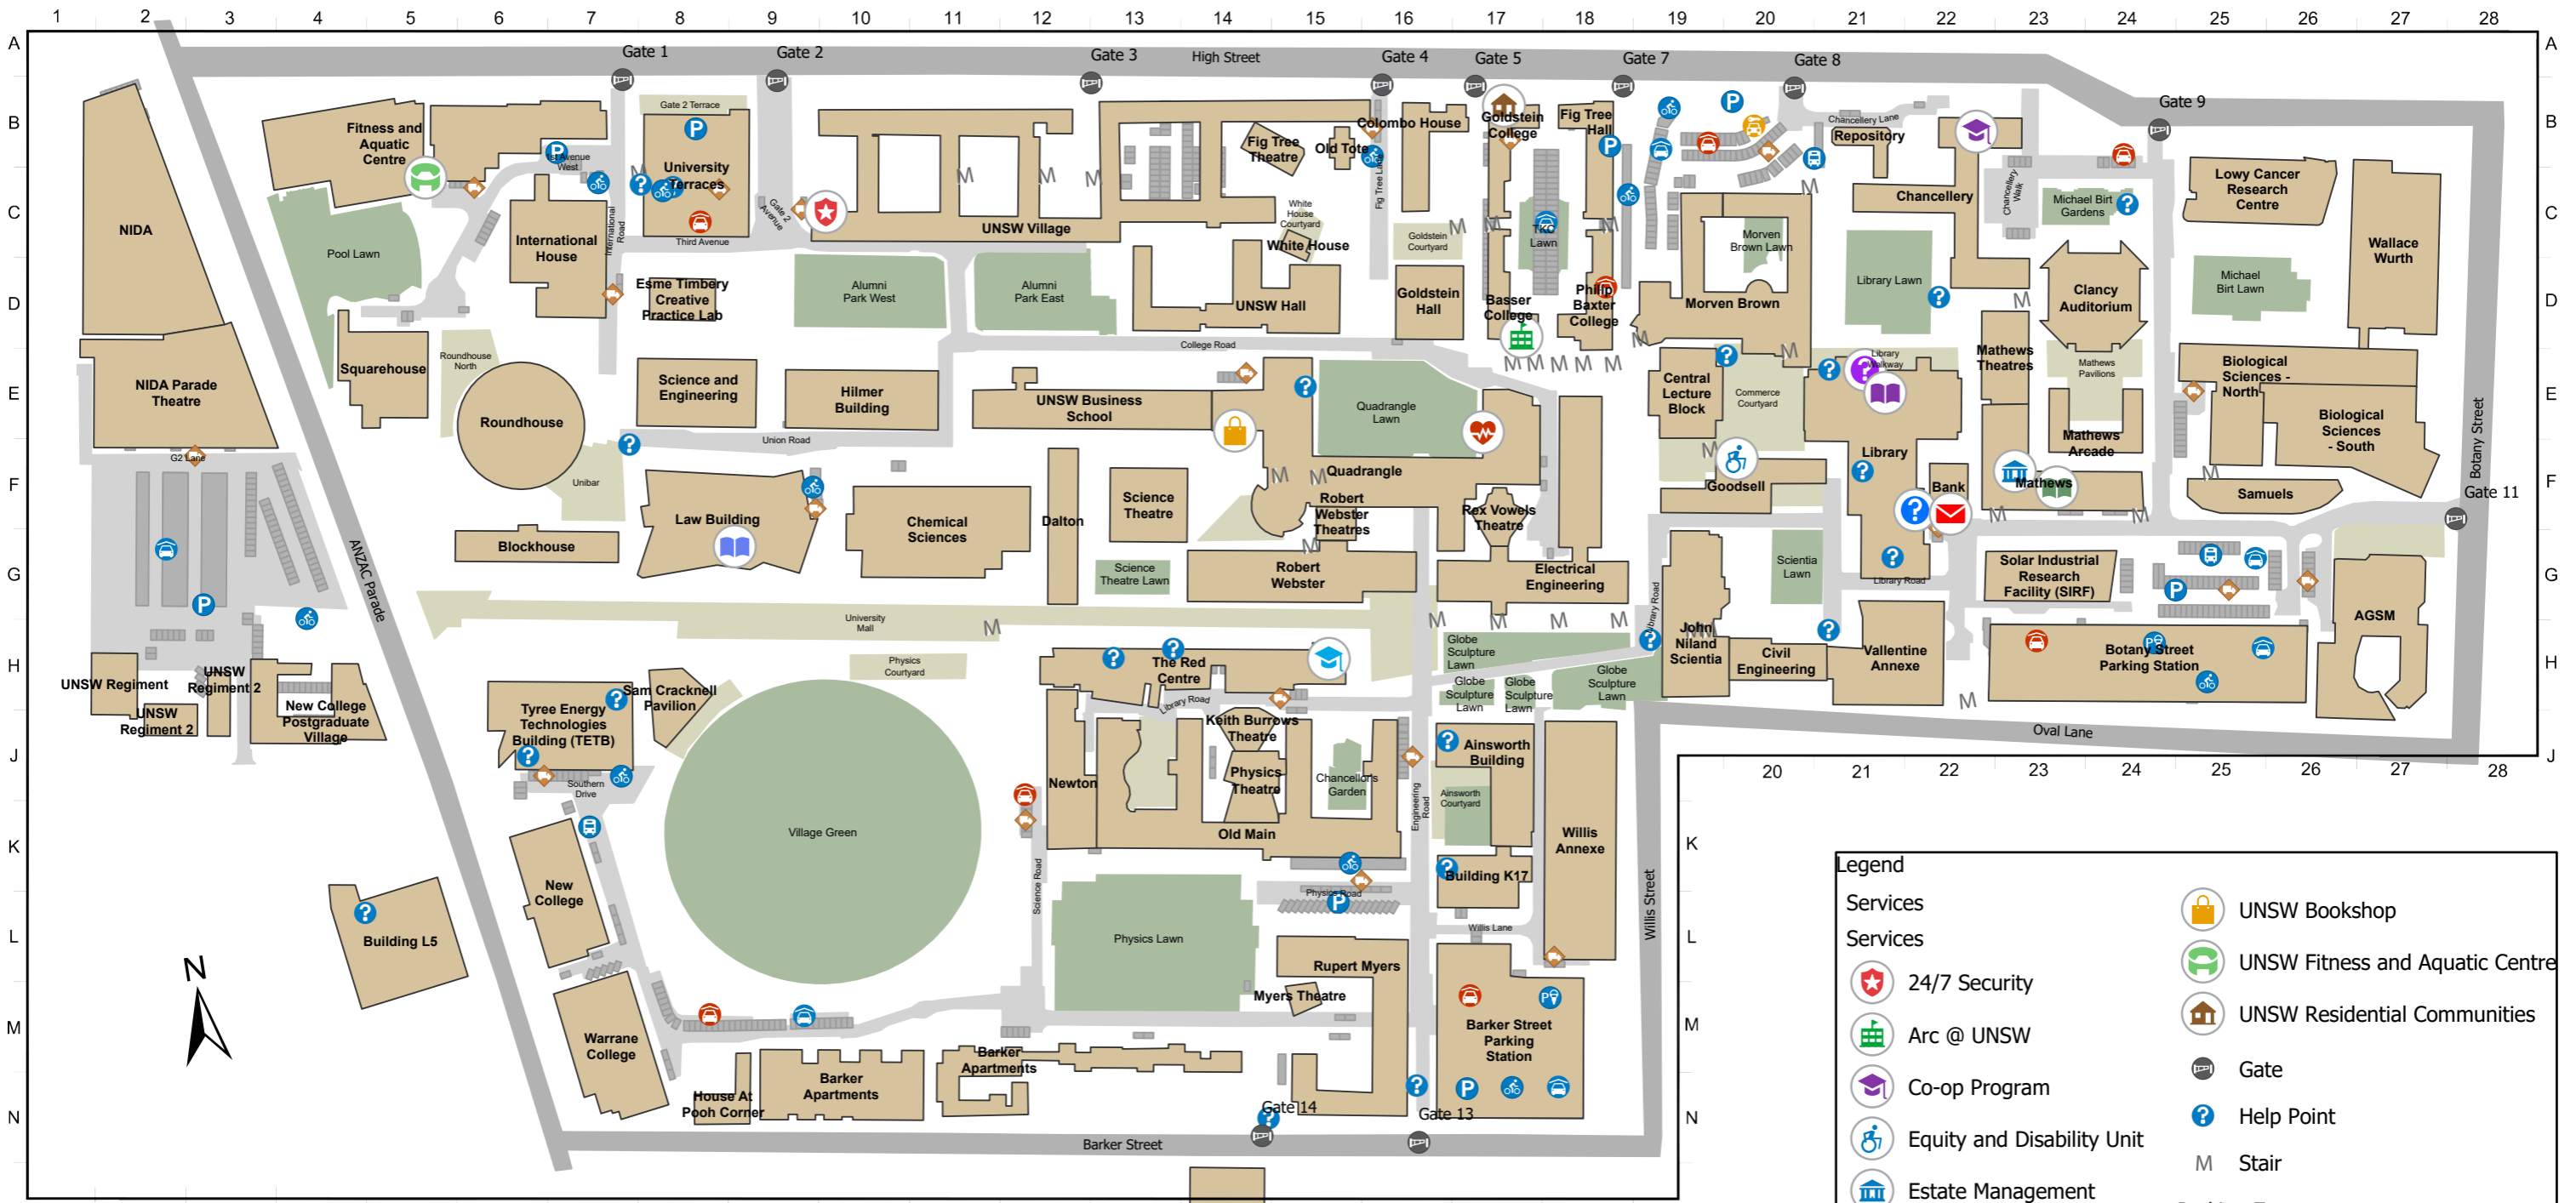

Kensington Campus Map

Building Name	Building Code	Building Name	Building Code	Building Name	Building Code	Building Name	Building Code	Building Name	Building Code	Building Name	Building Code
AGSM	G27	Central Lecture Block	E19	Goldstein Hall	D16	Mathews Theatres	D23	Repository	B21	Tyree Energy Technologies Building (TETB)	H6
Ainsworth Building	J17	Chancellery	C22	Goodsell	F20	Morven Brown	C20	Rex Vowels Theatre	F17	Building (TETB)	
Bank	F22	Chemical Sciences	F10	Hilmer Building	E10	Myers Theatre	M15A	Robert Webster	G14	University Terraces	B8
Barker Apartments	N13	Civil Engineering	H20	House At Pooh Corner	N8	New College	L6	Robert Webster Theatres	G15	UNSW Business School	E12
Barker Apartments	N13	Clancy Auditorium	C24	International House	C6	New College Postgraduate Village	H3	Roundhouse	E6	UNSW Hall	D14
Barker Street Parking Station	N18	Colombo House	B16	John Niland Scientia	G19	Postgraduate Village		Rupert Myers	M15	UNSW Regiment	H1
Basser College	D17	Dalton	F12	Kanga's House	O14	NIDA	D2	Sam Cracknell Pavilion	H8	UNSW Regiment 2	J2
Biological Sciences - North	D26	Electrical Engineering	G17	Keith Burrows Theatre	J14	NIDA Parade Theatre	E2	Samuels	F25	UNSW Regiment 2	J2
Biological Sciences - South	E26	Esme Timbery Creative Practice Lab	D8	Law Building	F8	Old Main	K15	Science and Engineering	E8	UNSW Village	B10
Blockhouse	G6	Fig Tree Hall	B18	Library	F21	Old Tote	B15	Science Theatre	F13	Wallace Wurth	C27
Botany Street Parking Station	H25	Fig Tree Theatre	B14D	Lowy Cancer Research Centre	C25	Philip Baxter College	D18	Solar Industrial Research Facility (SIRF)	G23	Warrane College	M7
Building K17	K17	Fitness and Aquatic Centre	B5	Mathews	F23	Physics Theatre	K14	Squarehouse	E4	White House	C15
Building L5	L5	Goldstein College	B17	Mathews Arcade	E24A	Quadrangle	E15	The Red Centre	H13	Willis Annexe	J18